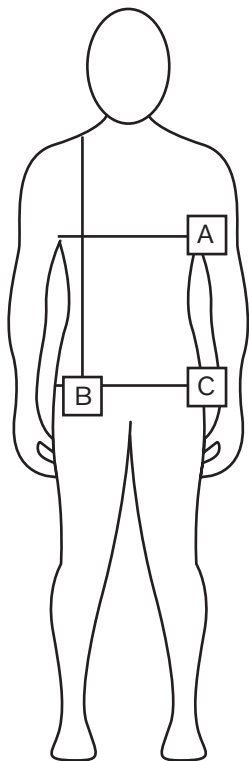

# VOLVO MEASUREMENT CHART

## MENS VEST

A: CHEST  
B: LENGTH  
C: WAIST

Measurements are in cm

	<b>XS</b>	<b>S</b>	<b>M</b>	<b>L</b>	<b>XL</b>	<b>XXL</b>
<b>CHEST</b>	48	51	54	57	60	63
<b>LENGTH (FROM SHOULDER)</b>	65	67	69	71	73	75
<b>WAIST</b>	48	51	54	57	60	63